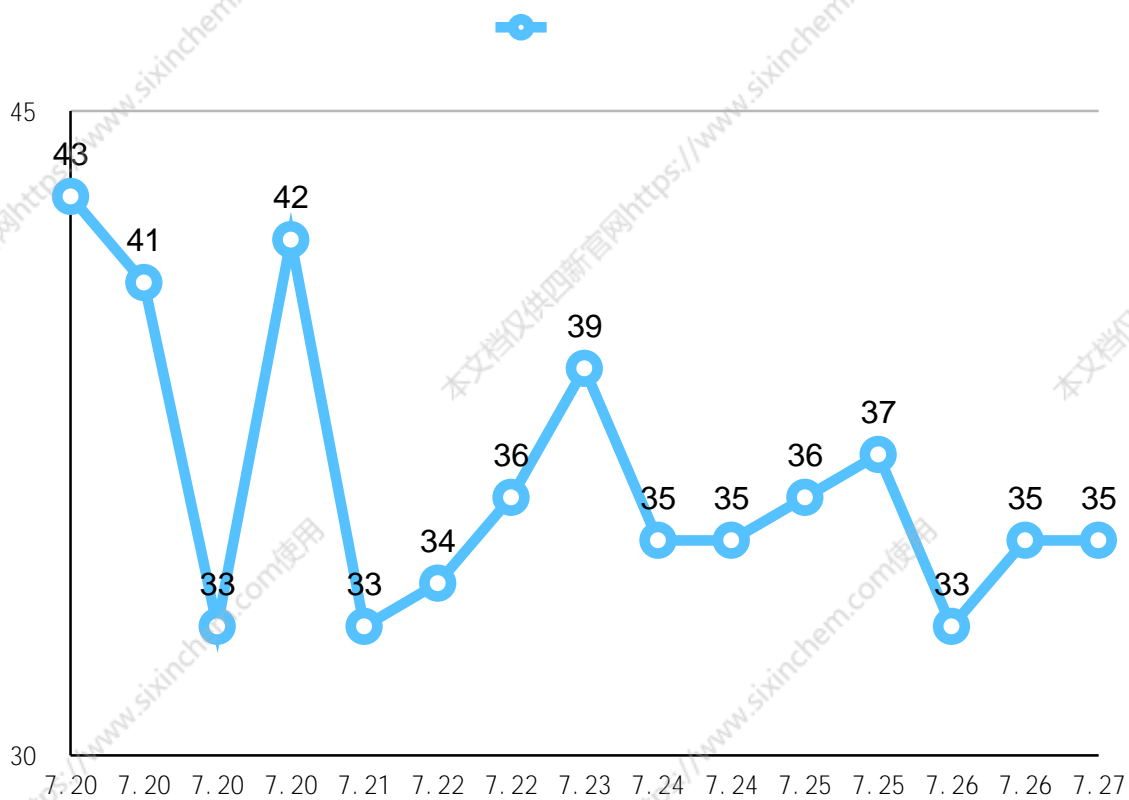

1 5600mm*700m/min 350T/D 70% 30%

2 50

3 AKD 20-24 /

4

1 50

2 AKD

3

35-55 1000 /

	AKD	COBB
		COBB

	DCS	30-50ml/min	55
		20-30ml/min	45
		10mi/min	23

	43/41	33/42	33	34/36	39	35/35	36/37	33/35	35	40

1 23

40.

4008387799